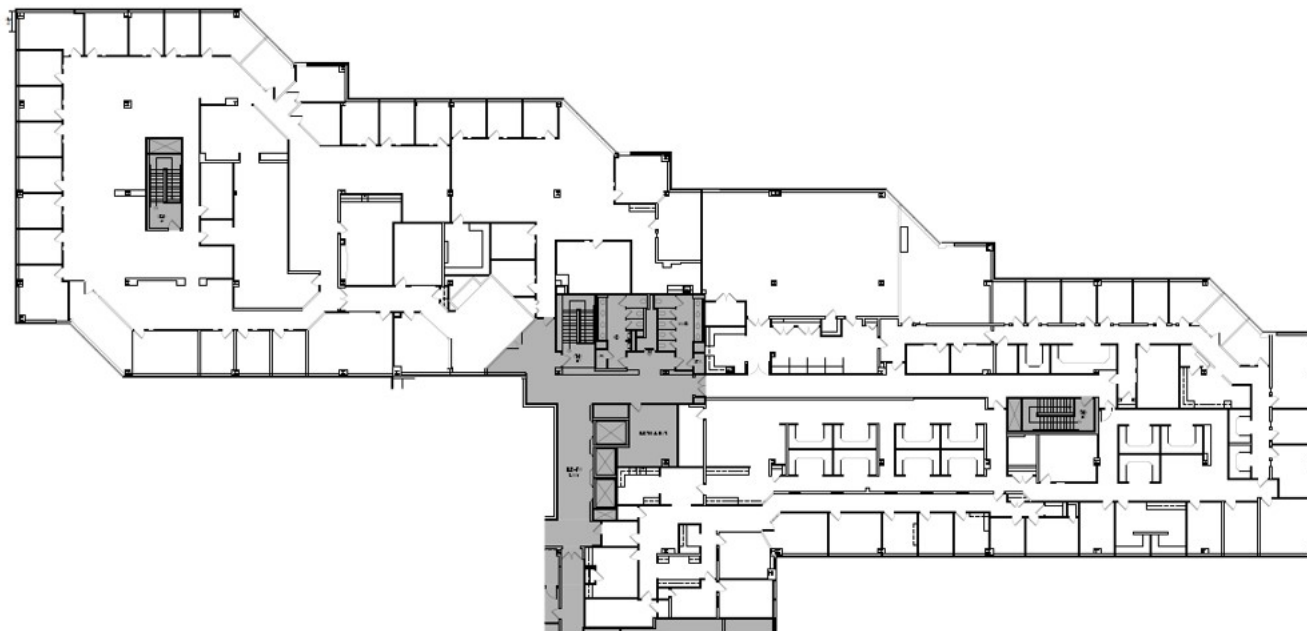

Comprised of the existing
Suites 330, 340, 345 and 350

**CONTACT:**

NICK SANNELLI
+1 610 249 2269
nick.sannelli@jll.com

WHITNEY HUNTER
+1 610 249 2261
whitney.hunter@jll.com

Jones Lang LaSalle Brokerage, Inc.
550 Swedesford Road, #260
Wayne, PA 19087
+1 610 249 2255