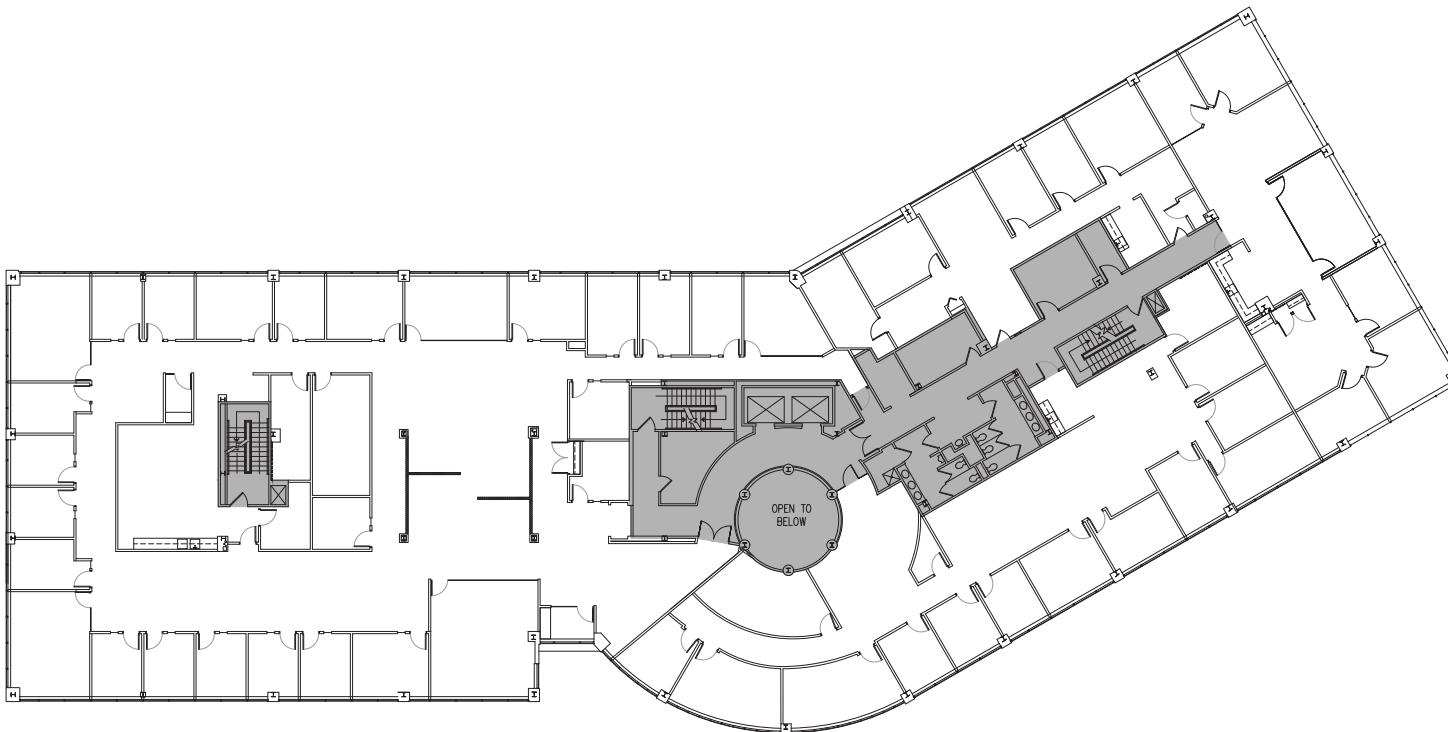

Comprised of the existing Suite 250 5,529 SF suite and Suite 200 12,463 SF suite; available 3/1/2023.

**CONTACT:**

NICK SANNELLI
+1 610 249 2269
nick.sannelli@am.jll.com

WHITNEY HUNTER
+1 610 249 2261
whitney.hunter@am.jll.com